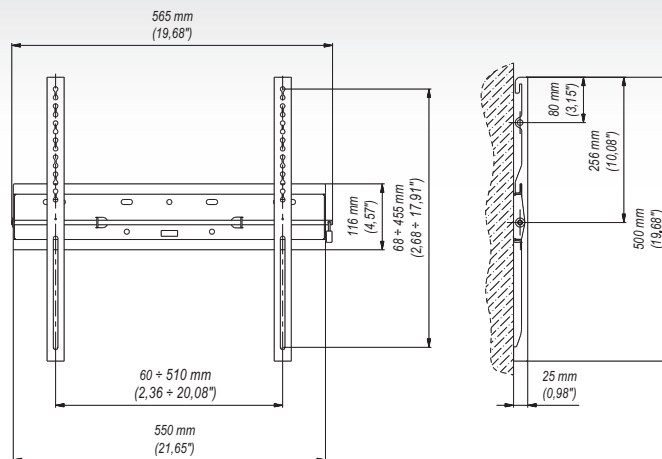

# LSM1 ■ Fixed Wall Mount 26"-47"

## Features

- 1 **MINIMUM WALL DISTANCE**  
only 25,5 mm
- 2 **PADLOCK**  
theft-protected
- 3 **LEVEL**  
for facilitated installation

## Technical Data

75x75 mm  
100x100 mm  
200x100 mm  
200x200 mm  
300x300 mm  
400x200 mm  
400x400 mm

26"-47"

25 mm

min. 60x68 mm  
max. 510x455 mm

80 Kg

## Trade Information

Index	Colour	Package	EAN
LSM1c-B	Black	Orange	5908252962907
LSM1s-B	Grey	Orange	5908252962914

Package Dimensions [mm] (H x W x D)	600x130x40
Weight [Kg]	2,15